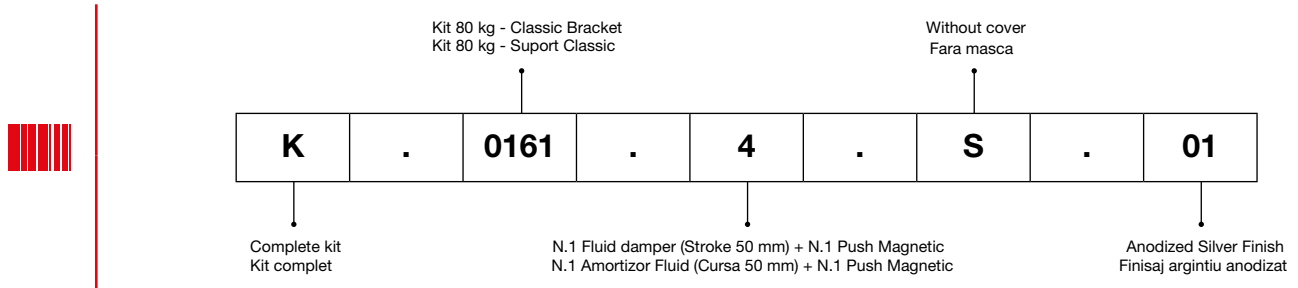

Selfie		COMPLETE BOX KIT / CUTIE KIT COMPLET		
K	Complete kit for N°1 door with automatic closure / Kit complet pentru usa N°1 cu inchidere automata			
	0161		Whit Classic Bracket Cu suport Classic	
		4	N.1 Fluid damper (Stroke 50 mm) + N.1 Push Magnetic N.1 Amortizor Fluid (Cursa 50 mm) + N.1 Push Magnetic	
			S	Without cover Fara masca
				01 Anodized Silver Finish Finisaj argintiu anodizat

EXAMPLE / EXEMPLU

Tracks / Sine		ALUMINUM FINISHES CODES / CODURI FINISAJE ALUMINIU		
CODE / COD	FINISH COLOR / CULORI FINISAJE			STANDARD
8 01 0.0	01 A	Anodized Silver / Argint anodizat		
8 02 0.0	02 AS	Brushed Anodized Silver / Argint anodizat periat