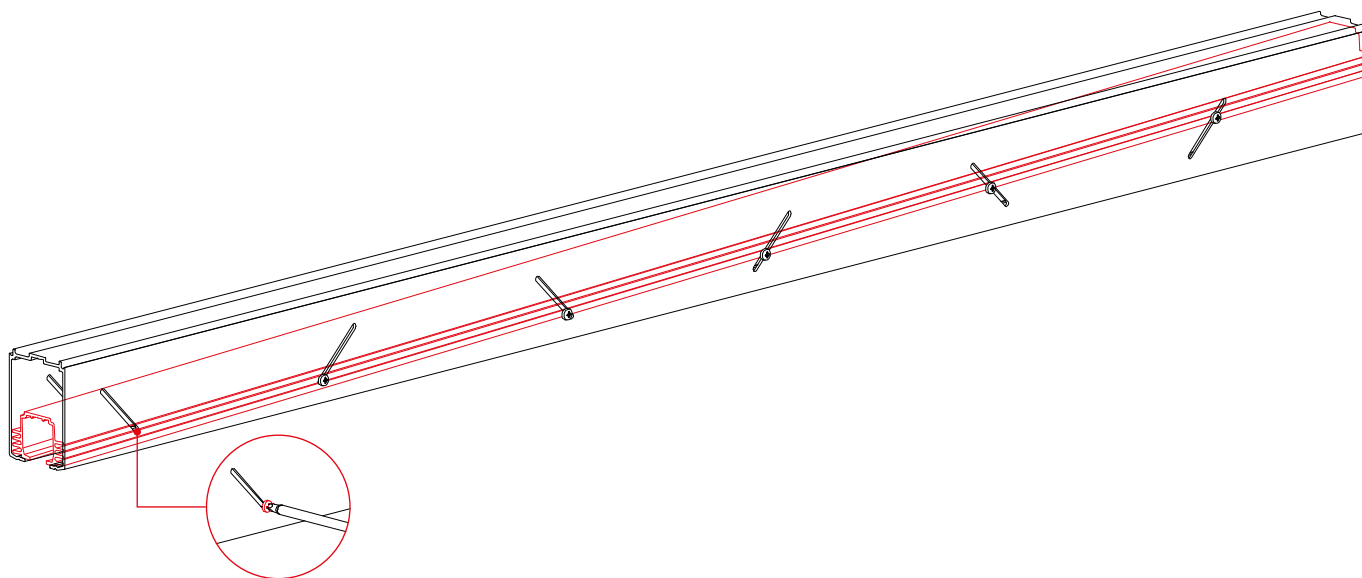

# Selfie

PATENTED

**Selfie** is the innovative mechanical system for doors with automatic closure which doesn't require the use of electrical equipment.

**Selfie** este sistemul mecanic inovator pentru usi cu inchidere automata care nu necesita utilizarea de echipament electric.

Selfie system for wooden doors it's the **innovative Terno Scorrevoli solution to realize self-closing doors without any electrical device.**

The system is available in combination with **Classic** bracket series, which integrates new **Fluid technology: the sliding motion will then result lighter and fluid, effortless.**

 <b>TRACK-BINARIO</b>	 <b>MIN-MAX</b>
L = 1600 mm	650-800 mm
L = 2000 mm	801-1000 mm
L = 2400 mm	1001-1200 mm