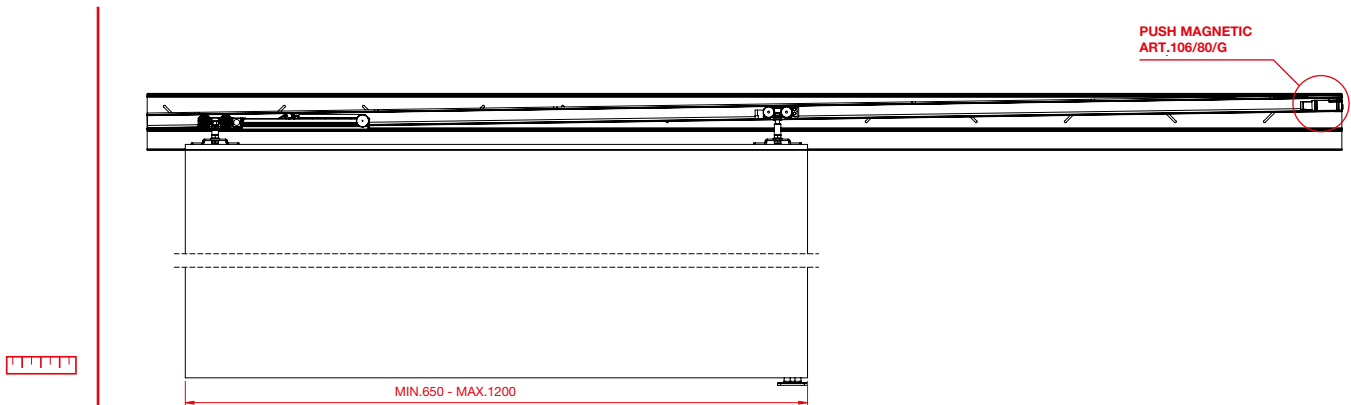

MEASUREMENTS DESCRIPTION / DESCRIERE MASURATORI

THE SYSTEM WITH SELF CLOSING CAN BE USED IN COMBINATION WITH PUSH MAGNETIC BUMPER SYSTEM
SISTEMUL CU AUTOINCHIDERE POATE FI UTILIZAT IN COMBINATIE CU SISTEMUL DE PUSH MAGNETIC BUMPER

TRACK-BINARIO	MIN-MAX
L = 1600 mm	650-800 mm
L = 2000 mm	801-1000 mm
L = 2400 mm	1001-1200 mm